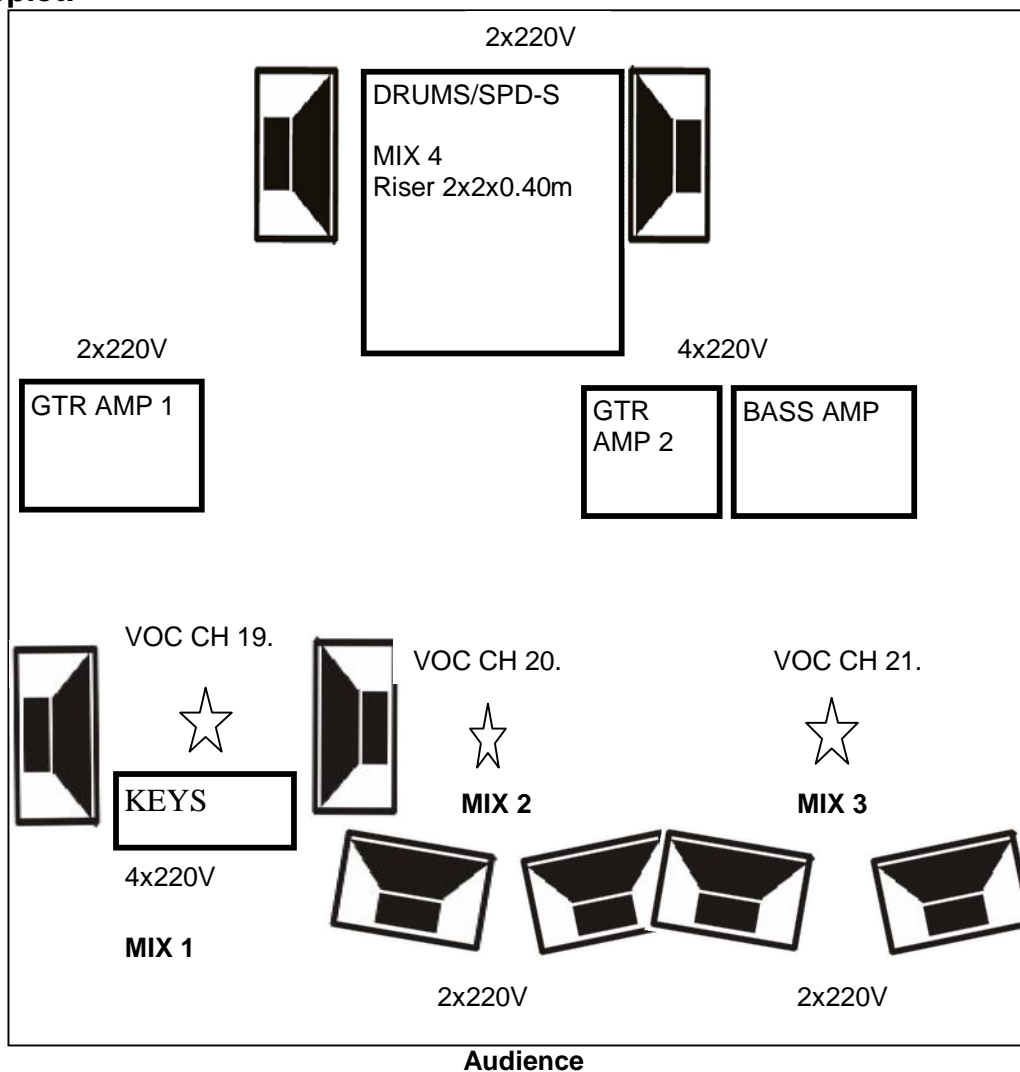

Stageplot:

MIX 1: K+SN+HH+SPD-S+KORG+VOC KEYS+VOC LEAD

MIX 2: K+SN+HH+SPD-S+GTR CENTER+BASS+VOC KEYS+VOC LEAD+SLAP-DELAY

MIX 3: K+SN+HH+SPD-S+GTR CENTER+VOC BASS+VOC LEAD

MIX 4: K+SN+HH+SPD-S+BASS+GUITARS+KORG

IMPORTANT: We will need a slap-delay (110ms) on lead vocal in Mix 2

Lights

Confuse The Cat doesn't travel with an LD.

Please use loads and loads of white lights and some hazer.

No strobes please....

Keys / GTR 1